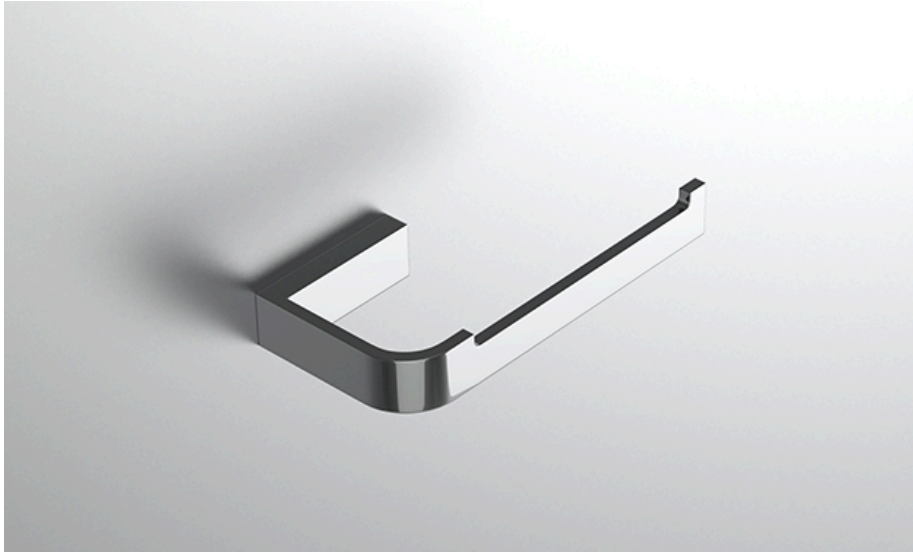

neelnox

LET
THERE
BE **DESIGN.**

FEATURES

- Premium 304 Grade Stainless Steel
- Solid Mount Construction
- Concealed Installation Hardware
- State of the art wall anchors included for installation on Dry wall or Tile

COLLECTION PENINSULAR

TISSUE HOLDER

| Model | Product | Finishes Available |
|----------|------------------------------|---|
| PSL-TPHR | Tissue Holder (Facing Right) | Multiple finishes available. Over 23 finishes to choose from. |
| PSL-TPHL | Tissue Holder (Facing Left) | |

Dimensions in inches

FRONT

TOP

SIDE

NOTE: Dimensions subject to change without notice.